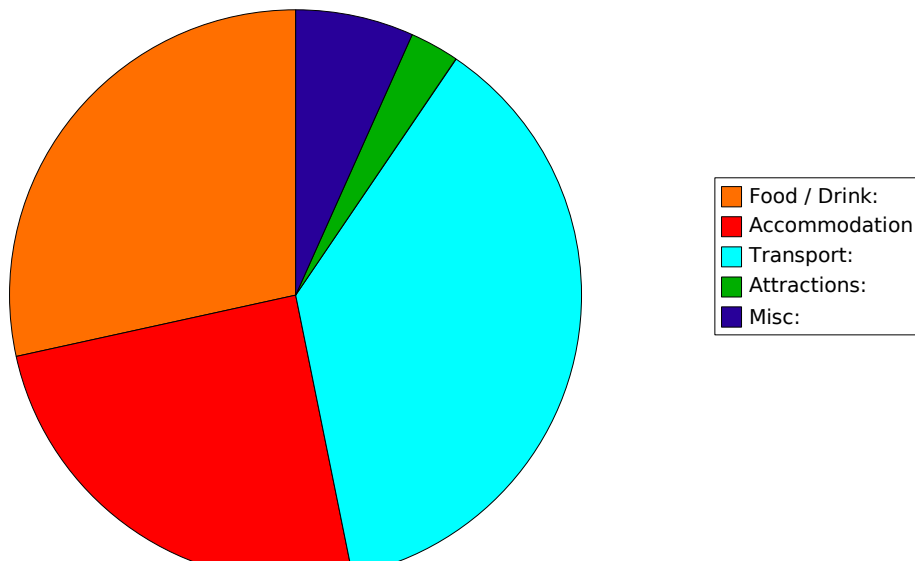

Sheet1

Water bottle	FD
Fanta	FD
Breakfast	FD
Turkey&cheese sandwich, peach iced tea	FD
Reservation to Istanbul	TRANS
Part of Turkish visa	TRANS
Water	FD
Payment for Vincent(American)'s visa loan	TRANS
Unused 1st night at Antique Hostel	ACC
This night at hostel	ACC
Dinner at Sofa + tip	FD
Ticket to Thessaloniki	TRANS
Batteries	MISC
More batteries. Ugh.	MISC
Water from hostel	FD
Admission to Aya Sophia	ATTR
Lunch at Grand Bazaar	FD
Trinkets at Grand Bazaar	MISC
Return trip tokens on ferry	TRANS
OJ on return ferry from Asia	FD
Loo at the station	MISC
Lemonade at corner store near hostel	FD
2 waters, Schweppes limon, & Turkish coffee at station + tip	FD
Iced tea at Thessaloniki	FD
Metro fare in Athens	TRANS
Dinner @ Athens airport + tip	FD
Internet in Frankfurt	MISC
Ciabatta w/lettuce + tomato + mozzarella sammich	FD

Expenses